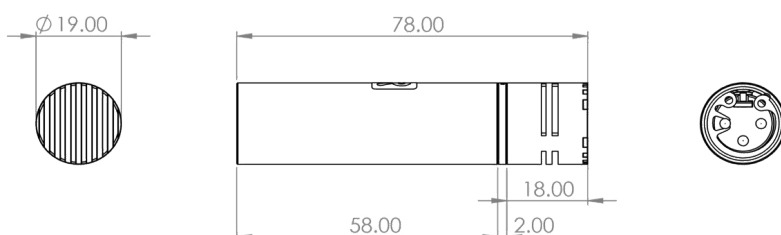

COMPATIBLE RYCOTE WINDSHIELDS

- 5cm SGM Foam
- 5cm Classic Softie
- 5cm Short Fur Softie
- 5cm Super Softie
- Nano Shield Kit NS1-BA
- Cyclone Windshield, Small
- Modular Windshield WS 10 Kit
- Baseball 19/20mm