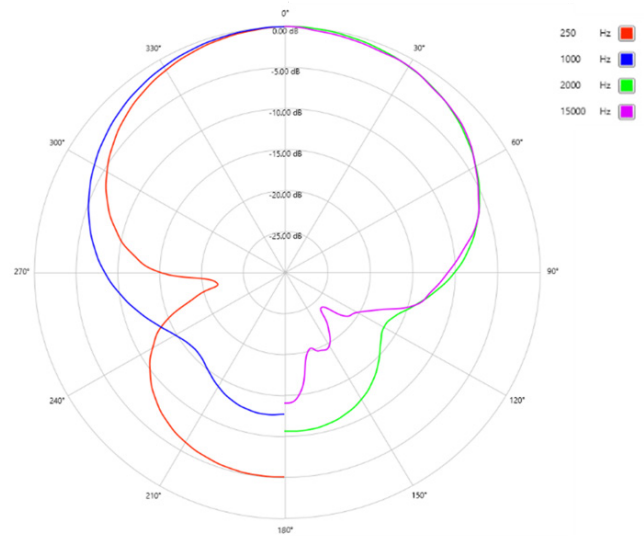

SC-08 Supercardioid Microphone

SPECIFICATIONS

Frequency Range	60 Hz - 20 kHz
Self Noise	12.0 dB-A (+/- 2 dB)
Polar Pattern	Super-Cardioid
Capsule Type	Back Electret Condenser
Output Sensitivity	29.7 mV/Pa (-26.9 dB)
Max. Output Voltage	4 Vp
Output Impedance	100 Ω
Min. Load Impedance	1 k Ω
Signal / Noise Ratio	81 dB typical (@ 1 kHz/Pa A-weighted)
CMRR (@ 1 kHz)	> 60 dB
Max. Cable Length	100 m
Powering	P-48
Powering Valid Range	48-24V (Max SPL reduced at 24V)
Current Consumption	3.0 mA
Max. SPL	133 dB SPL (at 1 kHz 1.0% THD Typical) 127 dB SPL (at 1 kHz 0.5% THD Typical)
RFI Shield	Yes
Connector	XLR-3M
Weight	69 g
Colour	Matte Black

POLAR RESPONSE