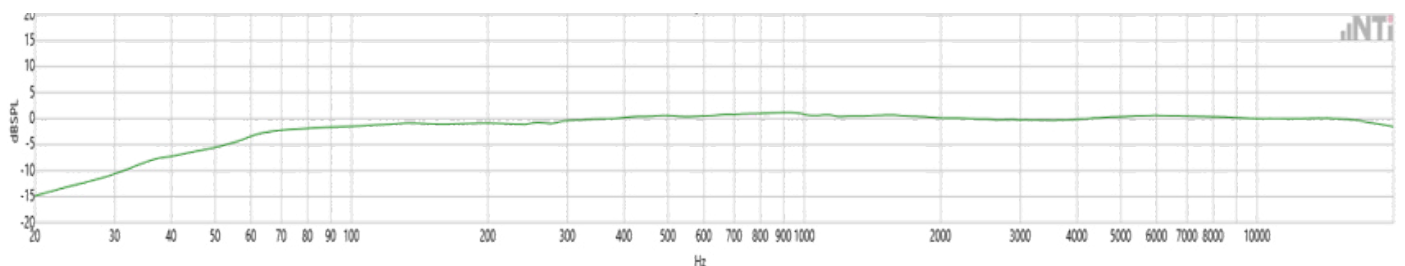

FREQUENCY RESPONSE

DIMENSIONS