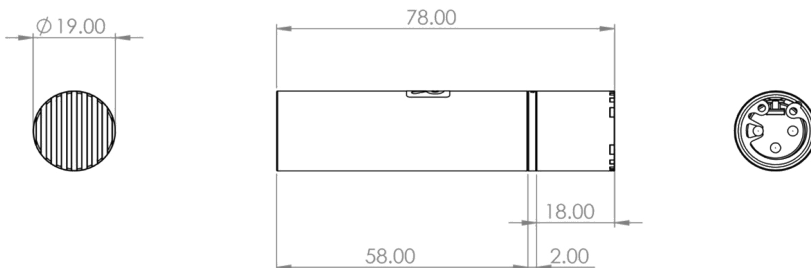

COMPATIBLE RYCOTE WINDSHIELDS

- 5cm SGM Foam
- 5cm Classic Softie
- 5cm Short Fur Softie
- 5cm Super Softie
- Nano Shield Kit NS1-BA
- Cyclone Windshield, Small
- Modular Windshield WS 10 Kit
- Baseball 19/20mm