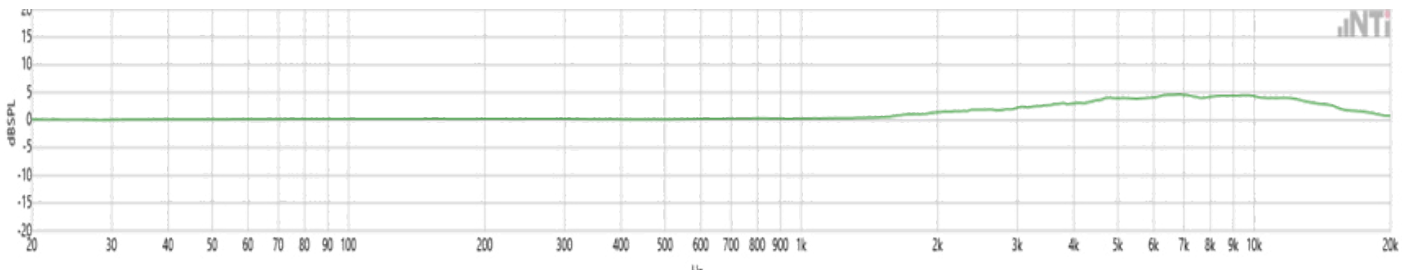

FREQUENCY RESPONSE

DIMENSIONS