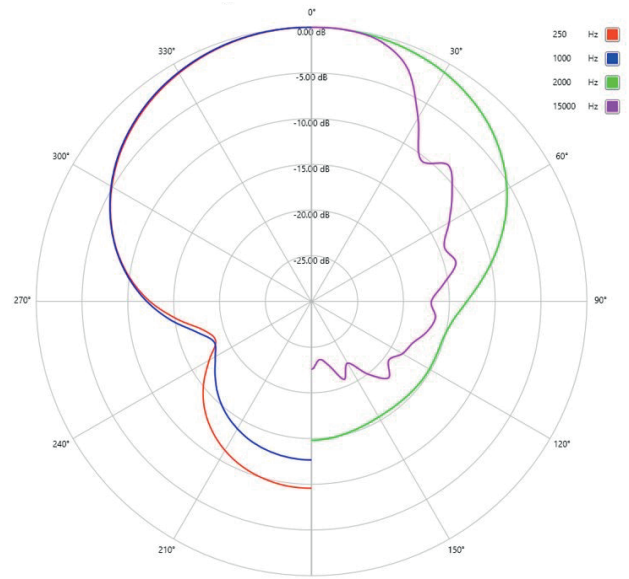

HC-15 Short Shotgun Microphone

SPECIFICATIONS

Frequency Range	50 Hz - 20 kHz
Self Noise	8.5 dB_A (+/- 2 dB)
Polar Pattern	Hypercardioid
Capsule Type	Back Electret Condenser
Output Sensitivity	45.0 mV/Pa (-26.9 dB)
Max. Output Voltage	5 V_p (if relative load is < 2kΩ)
Output Impedence	100 Ω
Min. Recommended Load	1 kΩ
Signal / Noise Ratio	85 dB typical (@ 1 kHz/Pa A-weighted)
CMRR (@ 1 kHz)	> 60 dB
Max. Cable Length	100 m
Powering	P-48
Powering Valid Range	48-24V (Max SPL reduced at 24V)
Current Consumption	~ 3.0 mA
Max. SPL	133 dB SPL (@ 1 kHz 1.0% THD typical)
RFI Shield	Yes
Connector	XLR-3M
Weight	90 g
Colour	Matte Black w/ Red Accent

POLAR RESPONSE