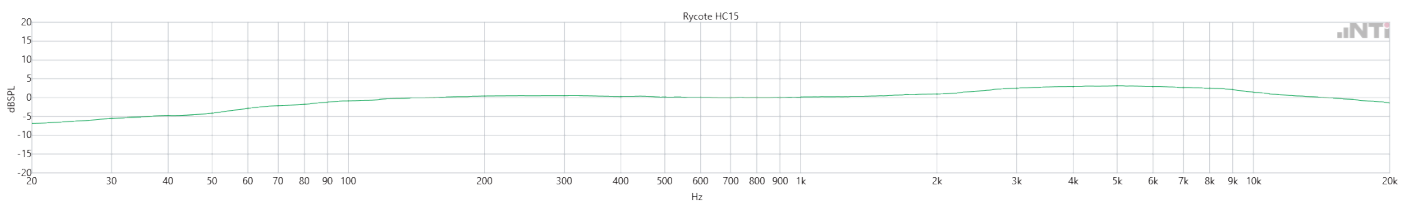

FREQUENCY RESPONSE