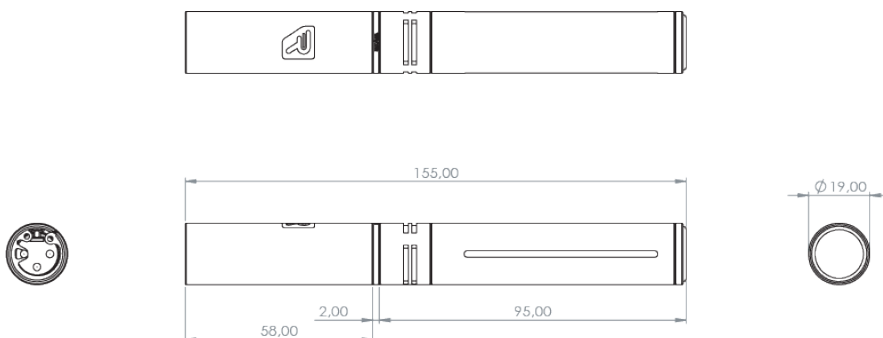

POLAR RESPONSE

FREQUENCY RESPONSE

DIMENSIONS

COMPATIBLE RYCOTE WINDSHIELDS

- 10cm SGM Foam
- 10cm Classic Softie
- 10cm Short Fur Softie
- 10cm Super Softie
- Nano Shield Kit NS2-CA
- Cyclone Windshield, Small
- Modular Windshield Kit 2