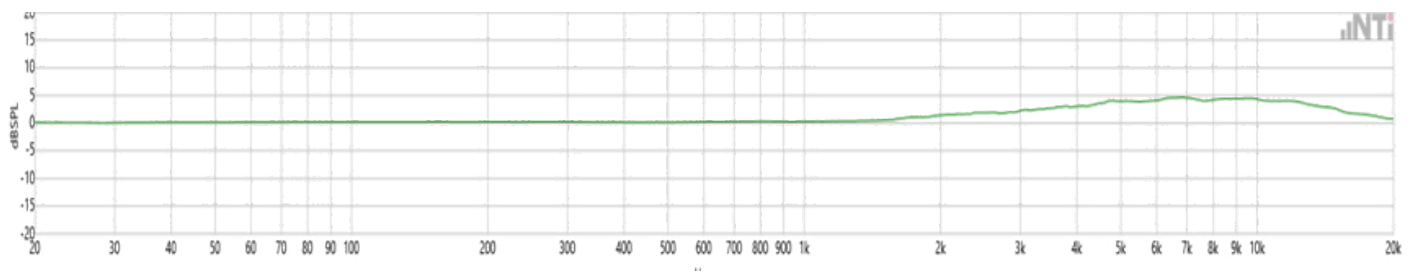

FREQUENCY RESPONSE

DIMENSIONS