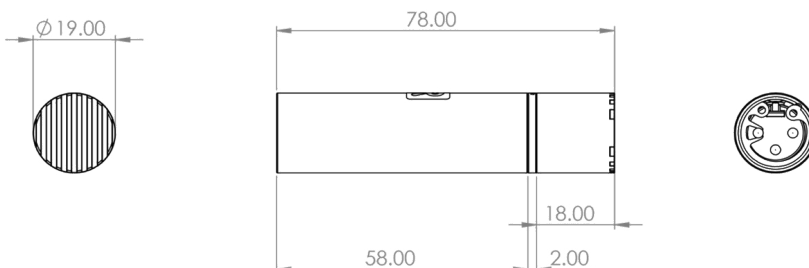

COMPATIBLE RYCOTE WINDSHIELDS

- 5cm SGM Foam
- 5cm Classic Softie
- 5cm Short Fur Softie
- 5cm Super Softie
- Nano Shield Kit NS1-BA
- Cyclone Windshield, Small
- Modular Windshield WS 10 Kit
- Baseball 19/20mm