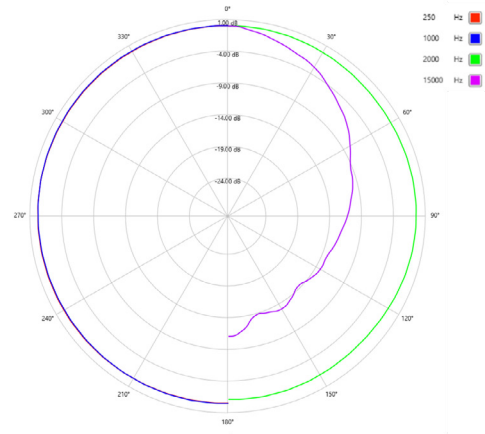

SPECIFICATIONS

POLAR RESPONSE

Frequency Range	10 Hz - 20 kHz
Self Noise	11.0 dB-A (+/- 2 dB)
Polar Pattern	Omnidirectional
Capsule Type	Back Electret Condenser
Output Sensitivity	23.0 mV/Pa (-32.7 dB)
Max. Output Voltage	4 Vp
Output Impedance	100 Ω
Min. Load Impedance	1 k Ω
Signal / Noise Ratio	81 dB typical (@ 1 kHz/Pa A-weighted)
CMRR (@ 1 kHz)	> 60 dB
Max. Cable Length	100 m
Powering	P-48
Powering Valid Range	48-24V (Max SPL reduced at 24V)
Current Consumption	3.0 mA
Max. SPL	133 dB SPL (at 1 kHz 1.0% THD Typical) 127 dB SPL (at 1 kHz 0.5% THD Typical)
RFI Shield	Yes
Connector	XLR-3M
Weight	69 g
Colour	Matte Black